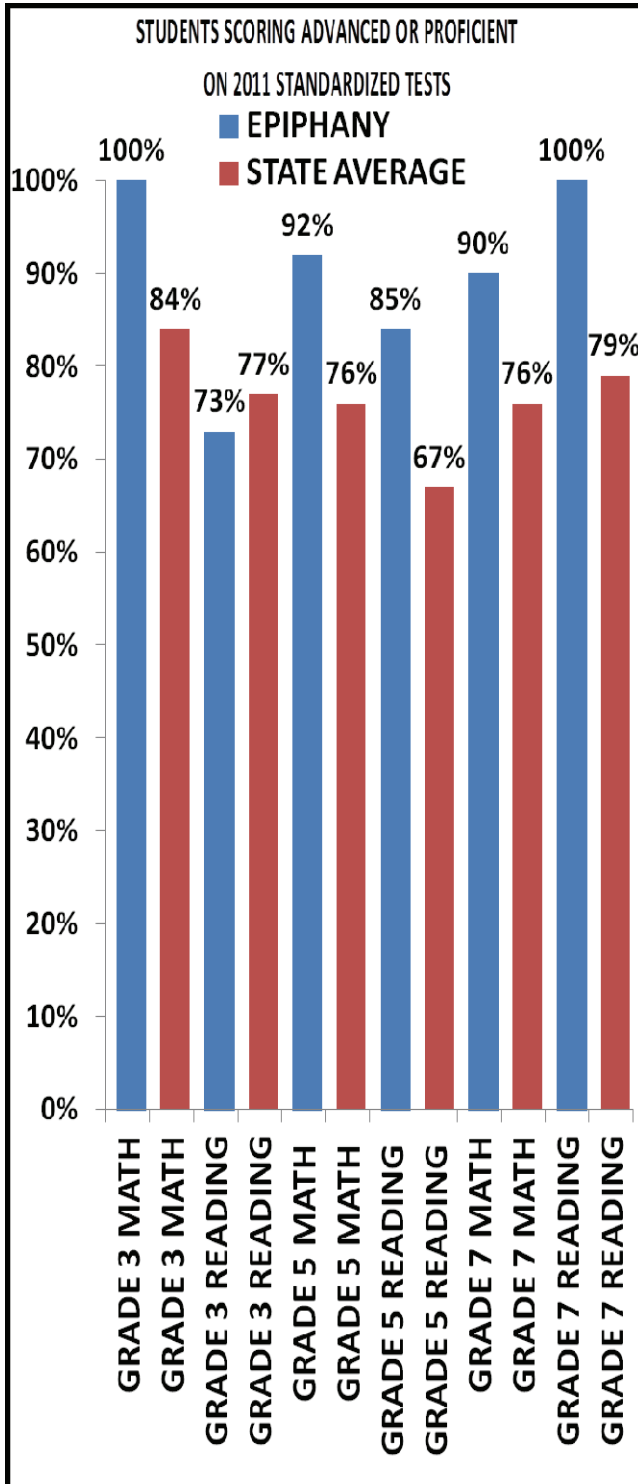

EPIPHANY SCHOOL

A School to Believe in...

The mission of Epiphany School is to challenge students through a program of academic excellence created in a Christ centered environment with the influence of the Sisters of the Immaculate Heart of Mary.

For information contact
Sr. Kathleen Kelly, IHM
(570) 888-5802
Sister Servants of the Immaculate Heart of Mary for over 80 years

EPIPHANY OFFERS:

- Academic excellence
- Pre-K 3 and 4 year old full and half day programs
- Grade Kindergarten - Grade 8
- Middle States Accreditation
- All classrooms are equipped with Smart Boards
- Daily Catholic religious instruction
- Small student to teacher ratio
- Warm, friendly, family environment
- Students receive individual attention
- Bus transportation provided with full cooperation of Waverly, Athens, and Sayre School Districts
- After-care bus transportation provided to care facilities

Tuition assistance and scholarships are available through the Diocese of Scranton's Scholarship Foundation. Tuition assistance will be considered for all families who apply to Epiphany.

Epiphany School
627 Stevenson Street
Sayre, PA 18840-1411
(570) 888-5802
www.epiphany-school.net